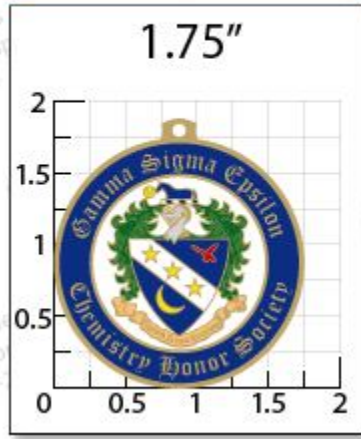

PROOF-1
Kimberly Roman